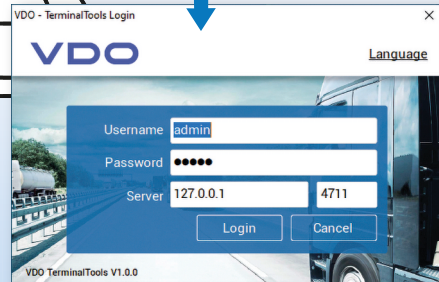

VDO SmartTerminal

Sprievodca rýchlym spustením

www.tamex.sk

VDO

1

2

www.SmartTerminal.vdo.com

VDOSmartTerminalSetup.exe

START

The screenshot displays the VDO TerminalTools application interface. The main window has a title bar with the text "VDO - TerminalTools" and standard window controls. The interface includes a sidebar on the left with navigation options: HOME, DOWNLOADS, TERMINALS, USER, GLOBAL, CARDS, REMINDERS, and PROTOCOL. The main content area features a "Reload" button and four dashboard cards: Downloads (0 downloads today), Terminals (0 of 0 connected), Reminders (0 download reminders), and Protocol (0 protocol messages). The "Terminals" card is highlighted with a red box. Below this, a secondary window titled "TERMINALS" is shown, containing a table with columns for "Device-ID", "Name", "Connection-Mode", "Last Download", and "Configuration Uploaded". The "New Terminal" button in the table header is also highlighted with a red box. A red arrow points from the "New Terminal" button in the secondary window to the "New Terminal" button in the main window's terminal card.