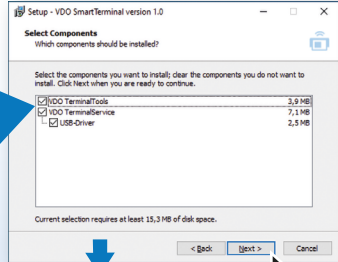

START

The screenshot displays the VDO TerminalTools application interface. The main window has a title bar with the text "VDO - TerminalTools" and standard window controls. The interface includes a sidebar on the left with navigation options: HOME, DOWNLOADS, TERMINALS, USER, GLOBAL, CARDS, REMINDERS, and PROTOCOL. The main content area features a "Reload" button and four dashboard cards: Downloads (0 downloads today), Terminals (0 of 0 connected), Reminders (0 download reminders), and Protocol (0 protocol messages). The "Terminals" card is highlighted with a red box. Below this, a secondary window titled "TERMINALS" is shown, containing a table with columns for "Device-ID", "Name", "Connection-Mode", "Last Download", and "Configuration Uploaded". The "New Terminal" button in the table header is also highlighted with a red box. A red arrow points from the "New Terminal" button in the secondary window to the "New Terminal" button in the main window's terminal card.