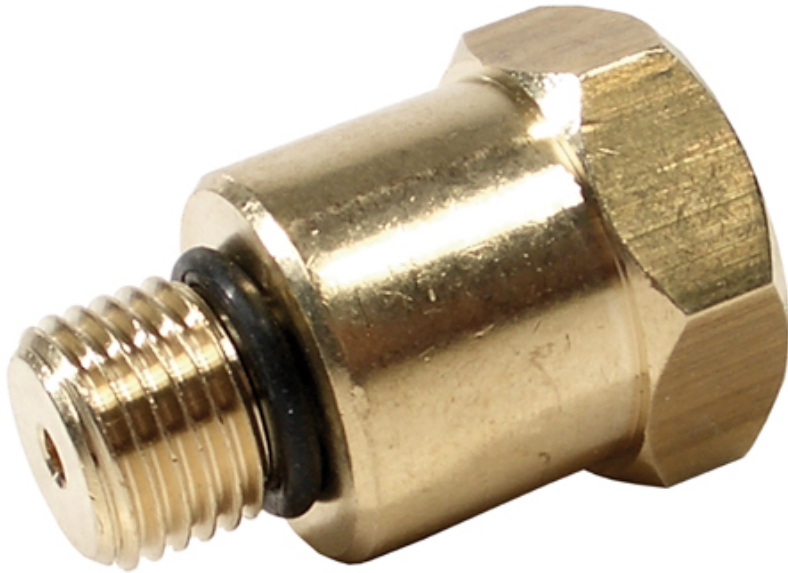

## M12 Adaptor for Compression Tester BGS 8005, 8235 (Art. 8005-12)

---

- suitable for 2- and 4-stroke motorcycle engine
- M14 x 1.25 female thread
- to use with BGS 8005 or 8235

Technical modifications reserved - we are not responsible for issues while printing