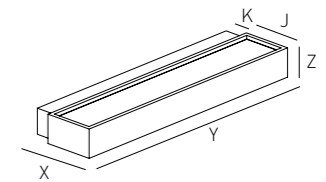

GINA

Code	Size	Lumen Out	Watt Out	K	Beam angle	Driver Type	Driver no.	Colour
DIRECT + INDIRECT EMISSION (D+I)								
YGI18W	01	580	9	W	D	ON/OFF	1	○
YGI41W	02	1100	12	W	D	ON/OFF	1	○
YGI80W	03	2200	24	W	D	ON/OFF	1	○

GINA BEAM ANGLE | DIMENSIONS

Size	X (mm)	Y (mm)	Z (mm)	K (mm)	J (mm)	Kg
01	110	180	45	30	80	0,6
02	110	410	45	30	80	1,4
03	110	800	45	30	80	2,4

158
159

Lookup