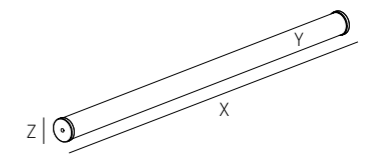

Libra

LIBRA

- Suspension
- Wall
- Ceiling mounted

			LED			90 CRI	55 IP	230 V	50/60 Hz	10 IK	850°
		19 UGR	5Y WARRANTY 5% FAILURE RATE	60.000 h LED LIFETIME L90B10		KIT MOUNTING	EM EN 60598-2-22				

On request

IT

Apparecchio decorativo per installazione a sospensione, parete e soffitto. Corpo diffusore in policarbonato trasparente. Riflettore in alluminio con chiusura in policarbonato microprismato. Terminali di chiusura in alluminio torniti. Sorgente luminosa LED multichip.

ES

Luminaria decorativa de suspensión, pared, techo. Cuerpo difusor transparente de policarbonato. Reflector de aluminio con terminación de policarbonato microprismático. Tapas de aluminio torneado. Fuente de luz LED multichip.

EN

Decorative suspension, ceiling and wall mounted lighting fitting. Transparent polycarbonate diffuser body Aluminium reflector with microprismatic polycarbonate closure. Turned aluminium end covers. Multichip LED lighting source.

DE

Dekoratives Hänge-, Decken- und Wandbeleuchtungsgerät. Diffusorkörper aus transparentem Polycarbonat. Aluminium Reflektor mit Mikroprismenverschluss aus Polycarbonat. Endkappen aus gedrehtem Aluminium. Multichip LED-Leuchtmittel.

FR

Appareil décoratif en suspension, au plafond, au mur. Corps diffusant en polycarbonate transparent. Réflecteur en aluminium avec fermeture en polycarbonate micro prismatique. Terminaux de fermeture en aluminium tourné. Source lumineuse LED multichip.

RU

Декоративный подвесной, настенный и потолочный светильник. Корпус-диффузор выполнен из прозрачного поликарбоната. Алюминиевый рефлектор с закрытием из микропризматического поликарбоната. Окантовочные профили из формованного алюминия. Источник света мультикристалльный СИД.

LIBRA VARIO KELVIN