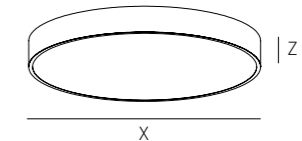

### ROUND IP55

Code	Size	Lumen Out	Watt Out	K	Beam angle	Driver Type	Driver no.	Colour
YRO60W	01	6700	73	W	D	ON/OFF	1	○
YRO90W	02	13400	145	W	D	ON/OFF	1	○
YRO120W	03	24120	261	W	D	ON/OFF	1	○

### ROUND IP55 BEAM ANGLE | DIMENSIONS

Size	X (mm)	Z (mm)	Kg
01	∅ 600	150	10,0
02	∅ 900	150	20,5
03	∅ 1200	150	38,0