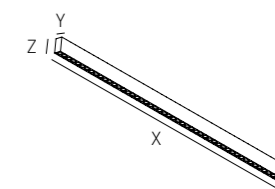

EN

Decorative suspension lighting fitting. Bent carbon steel body. Multichip LED lighting source. Anti-scratch epoxy powder paint finish. Microholes shallow aluminum polycarbonate optics.

FR

Appareil décoratif en suspension. Corps en acier au carbone plié à la presse. Source de lumière en LED multichip. Finition de peinture en poudre époxy anti-rayures. Microoptique dans le polycarbonate d'aluminium.

01

02

JEÈ L

Code	Size	Lumen Out	Watt Out	K	Beam angle	Driver Type	Driver no.	Colour
YJEL11W	01	2680	25	W	D	ON/OFF	1	○
YJEL15W	02	3350	32	W	D	ON/OFF	1	○

○ JEÈ L | COLOUR SELECTION

- SB | Silver Bombalai
- BL | Bronze Lario
- RR | Rust Rame
- BF | Beige Futuna
- WI | White Irazu
- GK | Gold Karkar
- BT | Blue Telica
- BLL | Black Lava

JEÈ L BEAM ANGLE | DIMENSIONS

Size	X (mm)	Y (mm)	Z (mm)	Kg
01	1140	26	53	3,0
02	1425	26	53	4,2

JEÈ L ACCESSORIES

INCLUDED

- Rose ceiling for brick installation
- Length (1140 mm - 1425 mm) | Height (45 mm)
- 2 suspension cables, length: 2 mt