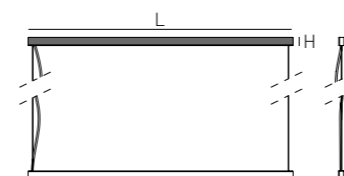

01

02

JEÈ L

Code	Size	Lumen Out	Watt Out	K	Beam angle	Driver Type	Driver no.	Colour
YJEL11W	01	2680	25	W	D	ON/OFF	1	○
YJEL15W	02	3350	32	W	D	ON/OFF	1	○

○ JEÈ L | COLOUR SELECTION

- SB | Silver Bombalai
- BL | Bronze Lario
- RR | Rust Rame
- BF | Beige Futuna
- WI | White Irazu
- GK | Gold Karkar
- BT | Blue Telica
- BLL | Black Lava

JEÈ L BEAM ANGLE | DIMENSIONS

Size	X (mm)	Y (mm)	Z (mm)	Kg
01	1140	26	53	3,0
02	1425	26	53	4,2

JEÈ L ACCESSORIES

INCLUDED

- Rose ceiling for brick installation
- Length (1140 mm - 1425 mm) | Height (45 mm)
- 2 suspension cables, length: 2 mt