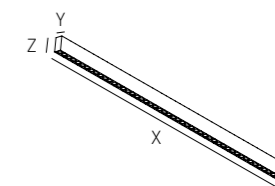

EN

Decorative suspension lighting fitting. Bent carbon steel body. Multichip LED lighting source. Anti-scratch epoxy powder paint finish. Microholes shallow aluminum polycarbonate optics.

FR

Appareil décoratif en suspension. Corps en acier au carbone plié à la presse. Source de lumière en LED multichip. Finition de peinture en poudre époxy anti-rayures. Microoptique dans le polycarbonate d'aluminium.

01

02

JEÈ i

Code	Size	Lumen Out	Watt Out	K	Beam angle	Driver Type	Driver no.	Colour
YJEI11W	01	2680	25	W	D	ON/OFF	1	○
YJEI15W	02	3350	32	W	D	ON/OFF	1	○

○ JEÈ i | COLOUR SELECTION

- SB | Silver Bombalai
- BL | Bronze Lario
- RR | Rust Rame
- BF | Beige Futuna
- WI | White Irazu
- GK | Gold Karkar
- BT | Blue Telica
- BLL | Black Lava

JEÈ i BEAM ANGLE | DIMENSIONS

Size	X (mm)	Y (mm)	Z (mm)	Kg
01	1140	26	53	2,0
02	1425	26	53	2,8

JEÈ i ACCESSOIRES

INCLUDED

- Rose ceiling for installation with built in driver for ceiling panel
- Ø Rose ceiling 70 mm | ⌀ 60 mm
- 2 suspension cables, lenght: 2 mt