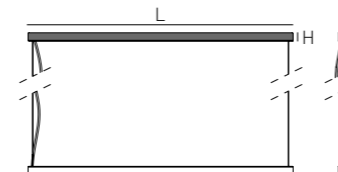

NORI L ACCESSORIES

INCLUDED

- Rose ceiling for brick installation
- Length (1205 mm - 1605 mm) | Height (45 mm)
- 2 suspension cables, length: 2 mt