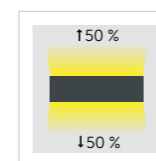

AQUADRO i BEAM ANGLE | DIMENSIONS

Size	X (mm)	Y (mm)	Z (mm)	Kg
01	1130	27	220	3,8
02	1530	27	220	5,0