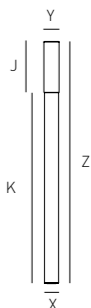

ADALPINA

ADALPINA VARIO KELVIN

Code	Size	Lumen Out	Watt Out	K	Beam angle	Driver Type	Driver no.	Colour
YAD13VK	01	4200	53	Vario	D	ON/OFF	1	○
YAD18VK	02	6300	79	Vario	D	ON/OFF	1	○
YAD23VK	03	8400	106	Vario	D	ON/OFF	1	○

ADALPINA

Code	Size	Lumen Out	Watt Out	K	Beam angle	Driver Type	Driver no.	Colour
YAD13W	01	4200	53	W	D	ON/OFF	1	○
YAD18W	02	6300	79	W	D	ON/OFF	1	○
YAD23W	03	8400	106	W	D	ON/OFF	1	○

ADALPINA COLOUR SELECTION

- SB | Silver Bombalai
- BL | Bronze Lario
- RR | Rust Rame
- BF | Beige Futuna
- WI | White Irazu
- GK | Gold Karkar
- BT | Blue Telica
- BLL | Black Lava

ADALPINA BEAM ANGLE | DIMENSIONS

Size	X [mm]	Y [mm]	Z [mm]	K [mm]	J [mm]	Kg
01	∅ 83	∅ 90	1350	1000	350	3,2
02	∅ 83	∅ 90	1850	1500	350	4,5
03	∅ 83	∅ 90	2350	2000	350	5,8