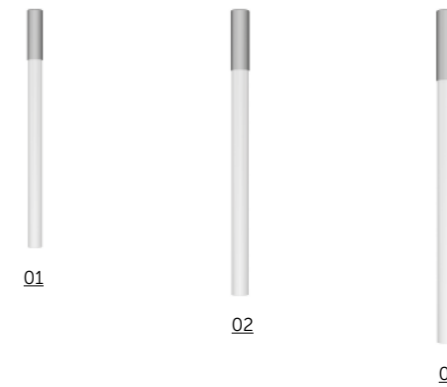

ADALPINA

ADALPINA VARIO KELVIN

Code	Size	Lumen Out	Watt Out	K	Beam angle	Driver Type	Driver no.	Colour
YAD13VK	01	4200	53	Vario	D	ON/OFF	1	○
YAD18VK	02	6300	79	Vario	D	ON/OFF	1	○
YAD23VK	03	8400	106	Vario	D	ON/OFF	1	○

ADALPINA

Code	Size	Lumen Out	Watt Out	K	Beam angle	Driver Type	Driver no.	Colour
YAD13W	01	4200	53	W	D	ON/OFF	1	○
YAD18W	02	6300	79	W	D	ON/OFF	1	○
YAD23W	03	8400	106	W	D	ON/OFF	1	○

ADALPINA COLOUR SELECTION

- SB | Silver Bombalai
- BL | Bronze Lario
- RR | Rust Rame
- BF | Beige Futuna
- WI | White Irazu
- GK | Gold Karkar
- BT | Blue Telica
- BLL | Black Lava

ADALPINA BEAM ANGLE | DIMENSIONS

Size	X [mm]	Y [mm]	Z [mm]	K [mm]	J [mm]	Kg
01	∅ 83	∅ 90	1350	1000	350	3,2
02	∅ 83	∅ 90	1850	1500	350	4,5
03	∅ 83	∅ 90	2350	2000	350	5,8

ADALPINA ACCESSORIES

INCLUDED

- Rose ceiling for brick installation
- ∅ Rose ceiling 120 mm | Height (25 mm)
- Suspension cable, lenght: 2 mt