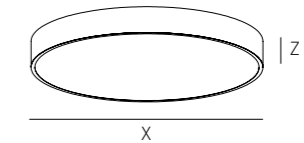

ROUND

Code	Size	Lumen	Watt	K	Beam angle	Driver Type	Driver no.	Colour
YRO27W	01	1050	13	W	D	ON/OFF	1	○
YRO36W	02	1750	21	W	D	ON/OFF	1	○
YRO55W	03	6700	73	W	D	ON/OFF	1	○
YRO75W	04	12060	131	W	D	ON/OFF	1	○

ROUND BEAM ANGLE | DIMENSIONS

Size	X [mm]	Z [mm]	Kg
01	ø 270	90	2,7
02	ø 360	90	3,7
03	ø 550	110	5,8
04	ø 750	110	8,0

ROUND SPECIAL FEATURES

- On request: direct + indirect emission (D+I)

ROUND ACCESSORIES