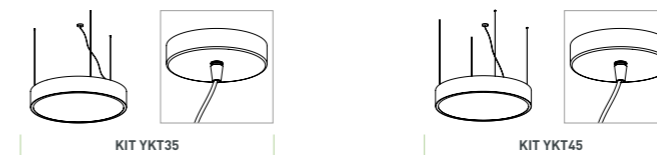

Round

ROUND

Suspension
Ceiling mounted

IT
Apparecchio decorativo per installazione a sospensione o plafone. Corpo in alluminio tornito. Sorgente luminosa LED multichip. Verniciatura con polveri epossidiche antigraffio. Schermo di chiusura in policarbonato opale.

ROUND BEAM ANGLE | DIMENSIONS

Size	X [mm]	Z [mm]	Kg
01	ø 270	90	2,7
02	ø 360	90	3,7
03	ø 550	110	5,8
04	ø 750	110	8,0

ROUND SPECIAL FEATURES

- On request: direct + indirect emission (D+I)

ROUND ACCESSORIES

NOT INCLUDED

- Order code (size 01-02): **YKT35** | Rose ceiling for brick installation Ø 120 mm - H 25 mm | 3 suspension cables, lenght: 2 mt
- Order code (size 03-04): **YKT45** | Rose ceiling for brick installation Ø 120 mm - H 25 mm | 4 suspension cables, lenght: 2 mt