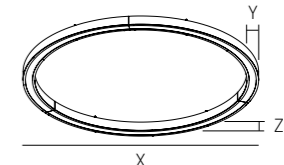

ARRONDO

Code	Size	Lumen Out	Watt Out	K	Beam angle	Driver Type	Driver no.	Colour
YAR10W	01	9190	87	W	D	ON/OFF	1	○
YAR12W	02	11280	107	W	D	ON/OFF	1	○
YAR15W	03	13790	131	W	D	ON/OFF	1	○
YAR20W	04	18800	178	W	D	ON/OFF	1	○
YAR30W	05	30070	285	W	D	ON/OFF	1	○

ARRONDO COLOUR SELECTION

ARRONDO BEAM ANGLE | DIMENSIONS

Size	X (mm)	Y (mm)	Z (mm)	Kg
01	∅ 1000	100	80	18,0
02	∅ 1200	100	80	21,5
03	∅ 1500	100	80	27,0
04	∅ 2000	100	80	36,0
05	∅ 3000	100	100	54,0

ARRONDO ACCESSORIES