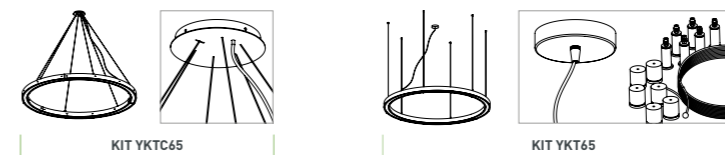

ARRONDO COLOUR SELECTION

ARRONDO BEAM ANGLE | DIMENSIONS

Size	X (mm)	Y (mm)	Z (mm)	Kg
01	∅ 1000	100	80	18,0
02	∅ 1200	100	80	21,5
03	∅ 1500	100	80	27,0
04	∅ 2000	100	80	36,0
05	∅ 3000	100	100	54,0

ARRONDO ACCESSORIES

NOT INCLUDED

- Order code: **YKTC65** | Central fixing rose, cables lenght to be agreed with the technical office
- Order code: **YKT65** | Rose ceiling for brick installation ∅ 120 mm - Height (25 mm) | 6 suspension cables, lenght: 2 mt