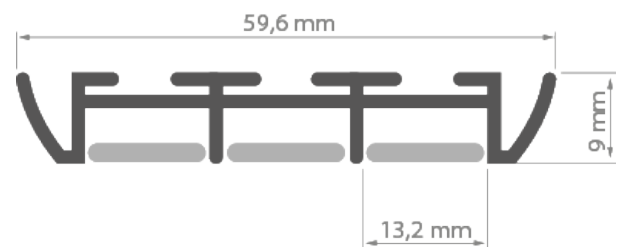

TECHNICAL SPECIFICATION

B4476ANODA_1	Silver anodized	1000 mm
B4476ANODA_2	Silver anodized	2000 mm
B4476ANODA_3	Silver anodized	3000 mm