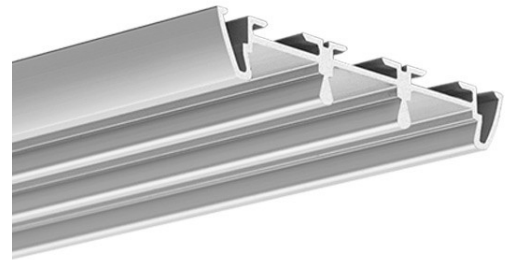

**PRODUCT DESCRIPTION**

- Construction of high-performance lighting fixtures
- Good heat dissipation
- Accommodates three LED strips up to 12.8 mm
- Multi-purpose

Fill empty fields

Product nr.	
Fixture type	
Company	
Job name	
Date	

**TECHNICAL SPECIFICATION**

B4476ANODA_1	Silver anodized	1000 mm
B4476ANODA_2	Silver anodized	2000 mm
B4476ANODA_3	Silver anodized	3000 mm

**RELATED PROFILES**

Ref: W4476ANODA

Ref: W4508ANODA