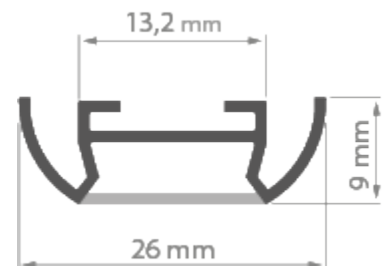

RELATED PRODUCTS

COVERS