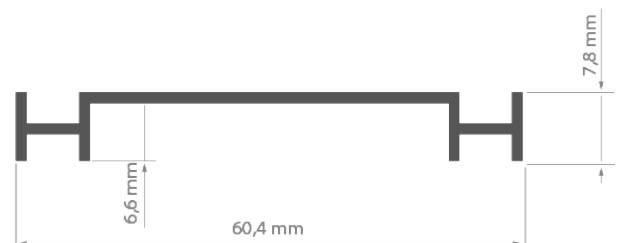

W4508ANODA_1	Silver anodized	1000 mm
W4508ANODA_2	Silver anodized	2000 mm
W4508ANODA_3	Silver anodized	3000 mm

**RELATED PROFILES**

Ref: B4476ANODA