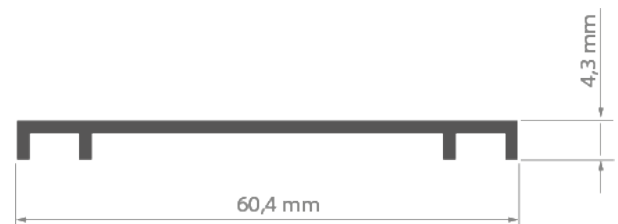

TECHNICAL SPECIFICATION

W4476ANODA_1	Silver anodized	1000 mm
W4476ANODA_2	Silver anodized	2000 mm
W4476ANODA_3	Silver anodized	3000 mm