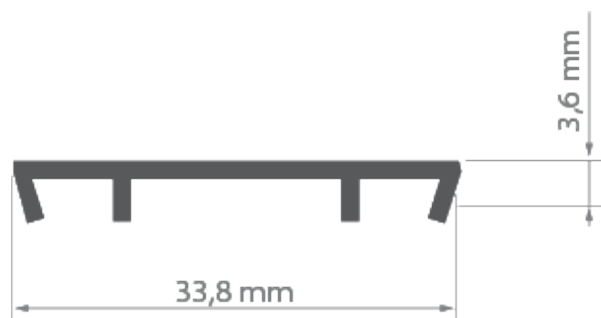

TECHNICAL SPECIFICATION

B6639ANODA_1	Silver anodized	1000 mm
B6639ANODA_2	Silver anodized	2000 mm
B6639ANODA_3	Silver anodized	3000 mm