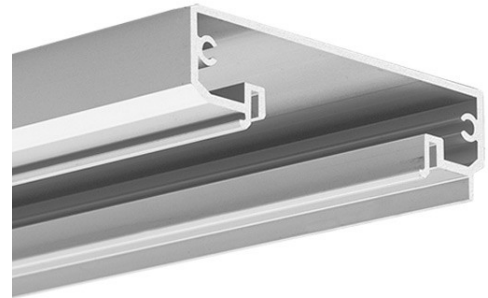

PRODUCT DESCRIPTION

- Space for wires
- Snapped into the lighting fixture

Fill empty fields

Product nr.	
Fixture type	
Company	
Job name	
Date	

**TECHNICAL SPECIFICATION**

18020ANODA_1	Silver anodized	1000 mm
18020ANODA_2	Silver anodized	2000 mm
18020ANODA_3	Silver anodized	3000 mm

RELATED PROFILES

Ref: B6593ANODA

RELATED PRODUCTS

END CAPS

Ref: 24105

ACCESSORIES

Ref: 42614

Ref: 42731V1