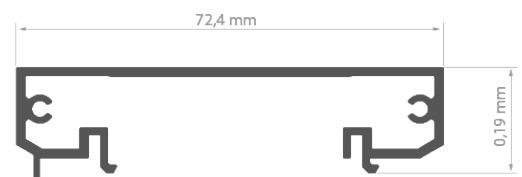

PRODUCT DESCRIPTION

- Space for wires
- Snapped into the lighting fixture

Fill empty fields

Product nr.	
Fixture type	
Company	
Job name	
Date	

**TECHNICAL SPECIFICATION**

18020ANODA_1	Silver anodized	1000 mm
18020ANODA_2	Silver anodized	2000 mm
18020ANODA_3	Silver anodized	3000 mm