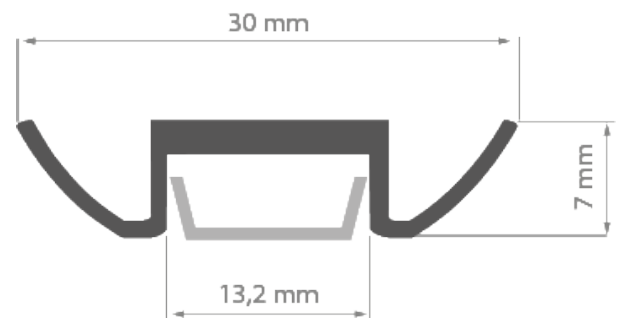

TECHNICAL SPECIFICATION

B4369ANODA_1	Silver anodized	1000 mm
B4369ANODA_2	Silver anodized	2000 mm
B4369ANODA_3	Silver anodized	3000 mm