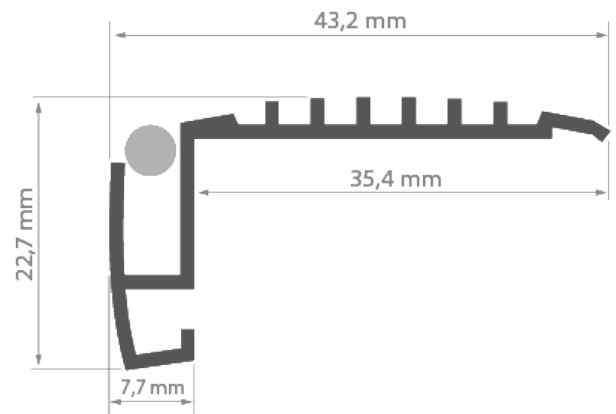

PRODUCT DESCRIPTION

- Non-slip tread
- Mechanical resistance
- Small size

Fill empty fields

| | |
|--------------|--|
| Product nr. | |
| Fixture type | |
| Company | |
| Job name | |
| Date | |

**TECHNICAL SPECIFICATION**

| | | |
|--------------|-----------------|---------|
| 18018ANODA_1 | Silver anodized | 1000 mm |
| 18018ANODA_2 | Silver anodized | 2000 mm |
| 18018ANODA_3 | Silver anodized | 3000 mm |

**RELATED PRODUCTS**