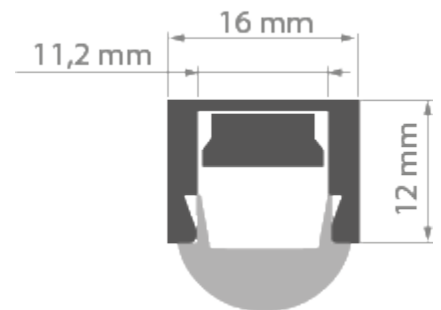

**PRODUCT DESCRIPTION**

- A movable insert for LEDs enabling four different lighting angles
- Four beam angles: 10, 30, 60 and 90 degrees

Fill empty fields

Product nr.	
Fixture type	
Company	
Job name	
Date	

**TECHNICAL SPECIFICATION**

B468+43ANODA_1	Silver anodized	1000 mm
B468+43ANODA_2	Silver anodized	2000 mm
B468+43ANODA_3	Silver anodized	3000 mm

**RELATED PRODUCTS**