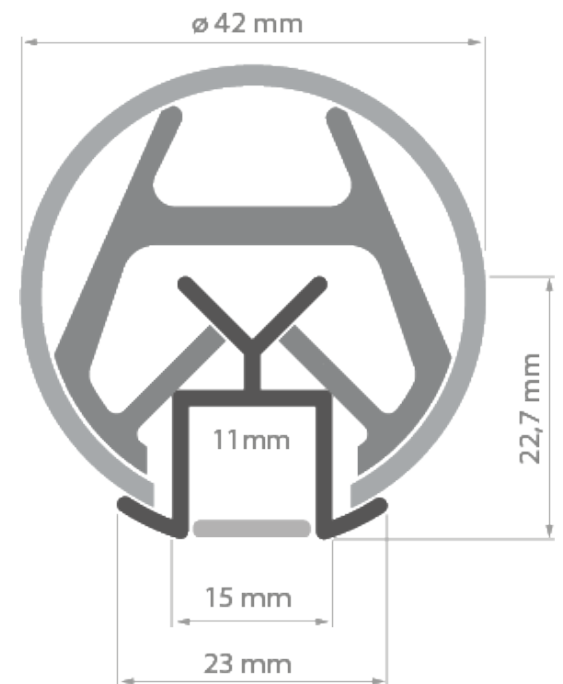

PRODUCT DESCRIPTION

- Fits a wide range of pipe handrail diameters
- Backlighting embedded in the handrail of stairs
- Easy assembly and disassembly with latches

Fill empty fields

Product nr.	
Fixture type	
Company	
Job name	
Date	

**TECHNICAL SPECIFICATION**

B6144ANODA_1.05	Silver anodized	1050 mm
B6144ANODA_2.10	Silver anodized	2010 mm

RELATED PRODUCTS

COVERS

Ref: 17036

60°

Ref: 17035

90°