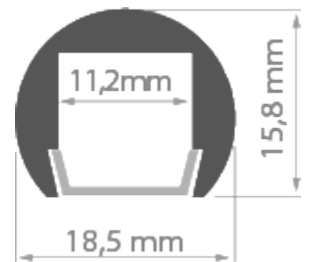

RELATED PRODUCTS

COVERS