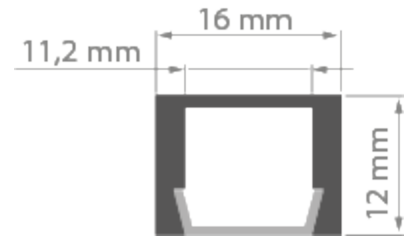

B1718L9005_2	Black RAL	2000 mm

RELATED PRODUCTS

COVERS

60°

90°

50°

70°

100°

100°

110°

120°

END CAPS