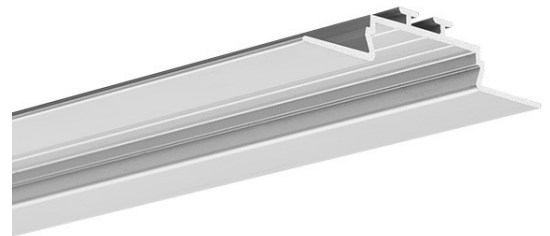

**PRODUCT DESCRIPTION**

- Masking the uneven edges of grooves
- Easy mounting
- Profile height not exceeding the thickness of drywall

Fill empty fields

Product nr.	
Fixture type	
Company	
Job name	
Date	

**TECHNICAL SPECIFICATION**

B6164ANODA_1	Silver anodized	1000 mm
B6164ANODA_2	Silver anodized	2000 mm
B6164ANODA_3	Silver anodized	3000 mm

**RELATED PRODUCTS****COVERS**

Ref: 17006

Ref: 00415

Ref: 17008

Ref: 17042