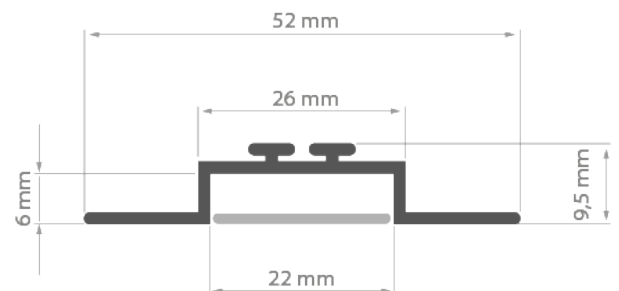

**PRODUCT DESCRIPTION**

- Masking the uneven edges of grooves
- Easy mounting
- Profile height not exceeding the thickness of drywall

Fill empty fields

Product nr.	
Fixture type	
Company	
Job name	
Date	

**TECHNICAL SPECIFICATION**

B6164ANODA_1	Silver anodized	1000 mm
B6164ANODA_2	Silver anodized	2000 mm
B6164ANODA_3	Silver anodized	3000 mm

**RELATED PRODUCTS****COVERS**

Ref: 17006

Ref: 00415

Ref: 17008

Ref: 17042