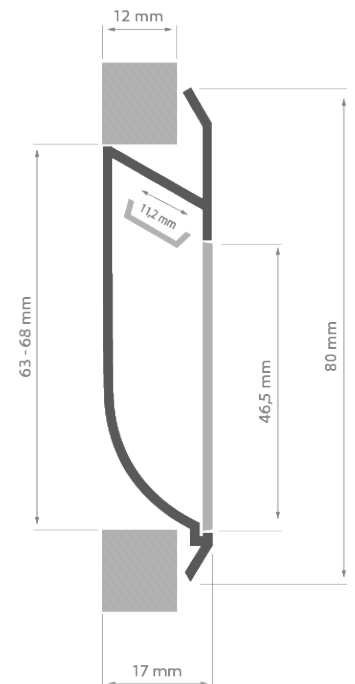

PRODUCT DESCRIPTION

- Concealed source of light
- Easy disassembly
- Simple design

Fill empty fields

Product nr.	
Fixture type	
Company	
Job name	
Date	

TECHNICAL SPECIFICATION

W4826ANODA_1	Silver anodized	1000 mm
W4826ANODA_2	Silver anodized	2000 mm
W4826ANODA_3	Silver anodized	3000 mm

Ref: 90078M