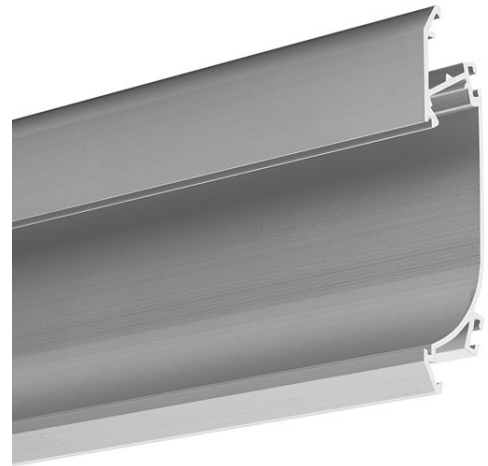

PRODUCT DESCRIPTION

- Concealed source of light
- Easy disassembly
- Simple design

Fill empty fields

Product nr.	
Fixture type	
Company	
Job name	
Date	

TECHNICAL SPECIFICATION

W4826ANODA_1	Silver anodized	1000 mm
W4826ANODA_2	Silver anodized	2000 mm
W4826ANODA_3	Silver anodized	3000 mm

RELATED PRODUCTS

COVERS

Ref: 17036

Ref: 17063

Ref: 17035

Ref: 1370

Ref: 17122

Ref: 17052