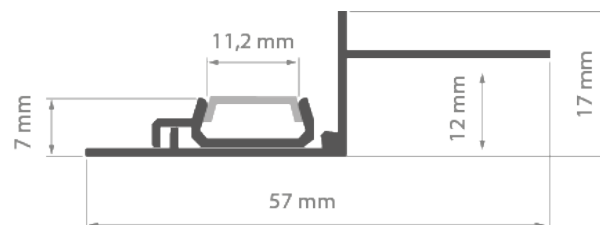

**PRODUCT DESCRIPTION**

- Illumination of niches with the effect of a thin edge of a suspended ceiling
- Easy service

Fill empty fields

Product nr.	
Fixture type	
Company	
Job name	
Date	

**TECHNICAL SPECIFICATION**

18026NA_1	Non anodized (raw)	1000 mm
18026NA_2	Non anodized (raw)	2000 mm

**RELATED PRODUCTS**