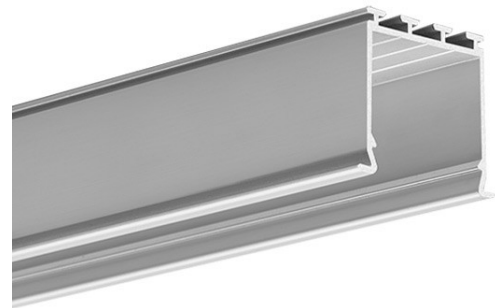

PRODUCT DESCRIPTION

- Ability to create a line of light
- Easy assembly and disassembly
- Can be combined in straight and broken linear runs
- Simple design

Fill empty fields

Product nr.	
Fixture type	
Company	
Job name	
Date	

TECHNICAL SPECIFICATION

B5553ANODA_1	Silver anodized	1000 mm
B5553ANODA_2	Silver anodized	2000 mm
B5553ANODA_3	Silver anodized	3000 mm

RELATED PROFILES

Ref: C0399NA

Ref: B5555V1NA

RELATED PRODUCTS

COVERS

Ref: 17042

60°

Ref: 17032V1

110°

Ref: 17022

70°

Ref: 17011

100°

END CAPS