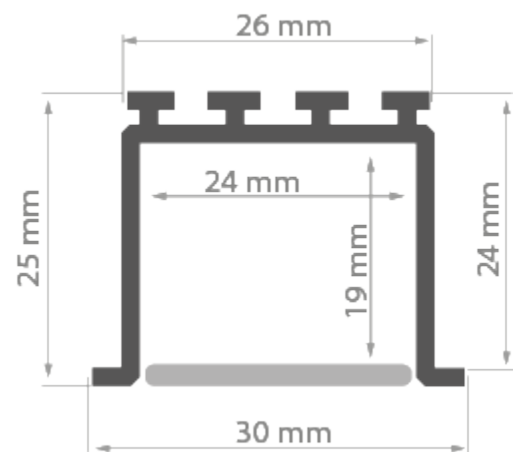

PRODUCT DESCRIPTION

- Ability to create a line of light
- Easy assembly and disassembly
- Can be combined in straight and broken linear runs
- Simple design

Fill empty fields

Product nr.	
Fixture type	
Company	
Job name	
Date	

TECHNICAL SPECIFICATION

B5553ANODA_1	Silver anodized	1000 mm
B5553ANODA_2	Silver anodized	2000 mm
B5553ANODA_3	Silver anodized	3000 mm

RELATED PROFILES

Ref: C0399NA

Ref: B5555V1NA

RELATED PRODUCTS

COVERS

Ref: 17042