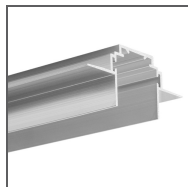

PRODUCT DESCRIPTION

- Ability to create a line of light
- Easy assembly and disassembly
- Can be combined in straight and broken linear runs
- Simple design

Fill empty fields

Product nr.	
Fixture type	
Company	
Job name	
Date	

TECHNICAL SPECIFICATION

B5553ANODA_1	Silver anodized	1000 mm
B5553ANODA_2	Silver anodized	2000 mm
B5553ANODA_3	Silver anodized	3000 mm

RELATED PROFILES

Ref: C0399NA

Ref: B5555V1NA

RELATED PRODUCTS

COVERS

Ref: 17042