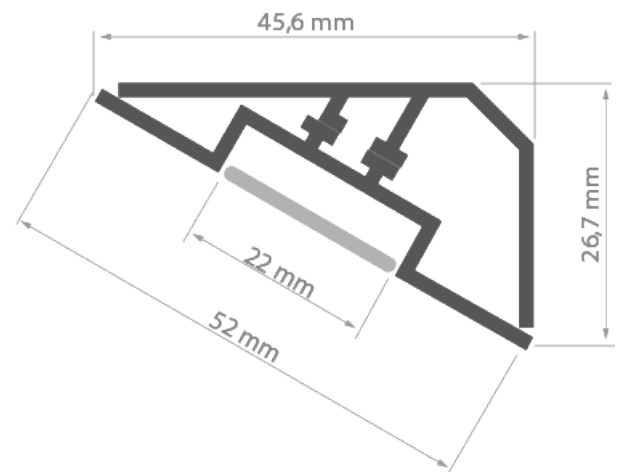

TECHNICAL SPECIFICATION

18015ANODA_1	Silver anodized	1000 mm
18015ANODA_2	Silver anodized	2000 mm
18015ANODA_3	Silver anodized	3000 mm