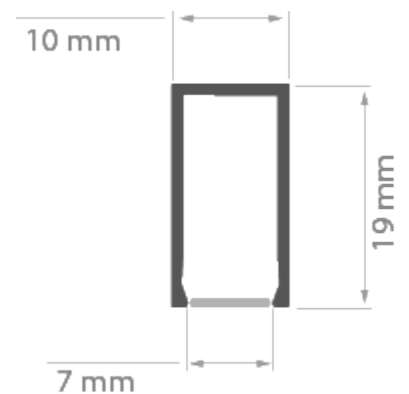

PRODUCT DESCRIPTION

- Minimum width, height allows creating lines of light
- Effect of a narrow line of light

Fill empty fields

Product nr.	
Fixture type	
Company	
Job name	
Date	

**TECHNICAL SPECIFICATION**

B8287ANODA_1	Silver anodized	1000 mm
B8287ANODA_2	Silver anodized	2000 mm
B8287ANODA_3	Silver anodized	3000 mm

**RELATED PRODUCTS****COVERS**

Ref: 17034

110°

END CAPS

Ref: 24201

MARKETING MATERIALS

Ref: 90107M