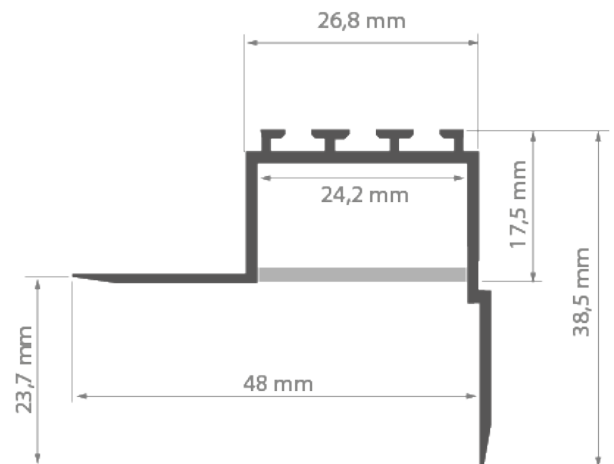

**PRODUCT DESCRIPTION**

- Create a line of light at the junction between walls and ceilings
- The profile fits into the thickness of two drywall panels
- Simple construction and assembly

Fill empty fields

Product nr.	
Fixture type	
Company	
Job name	
Date	

**TECHNICAL SPECIFICATION**

C0600NA_1	Non anodized (raw)	1000mm
C0600NA_2	Non anodized (raw)	2000mm
C0600NA_3	Non anodized (raw)	3000mm

**RELATED PRODUCTS**