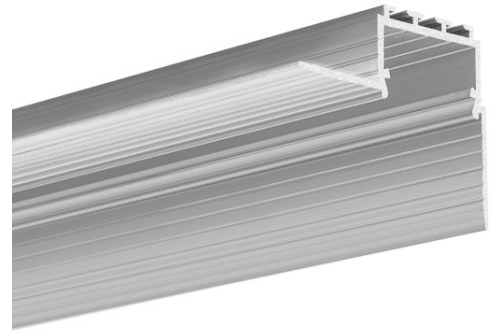

**PRODUCT DESCRIPTION**

- Create a line of light at the junction between walls and ceilings
- The profile fits into the thickness of two drywall panels
- Simple construction and assembly

Fill empty fields

Product nr.	
Fixture type	
Company	
Job name	
Date	

**TECHNICAL SPECIFICATION**

C0600NA_1	Non anodized (raw)	1000mm
C0600NA_2	Non anodized (raw)	2000mm
C0600NA_3	Non anodized (raw)	3000mm

**RELATED PRODUCTS**