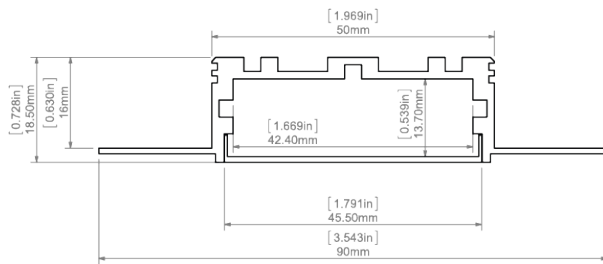

Ref. nr.	surface finish	available lengths
C0958NA_3	Non anodized (raw)	3000 mm

TECHNICAL DRAWING