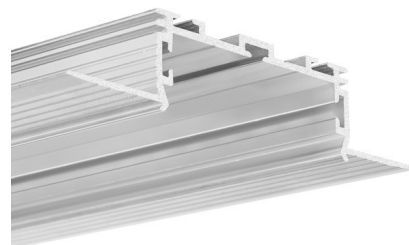

PRODUCT DESCRIPTION

- Line of light
- Concealed aluminum elements
- The profile does not interfere with a structure made of 5/8 inch (about 16mm) thick drywall

FINISH :

Non anodized (raw)

Fill empty fields

Product nr.	
Fixture type	
Company	
Job name	
Date	

TECHNICAL SPECIFICATION

Application

- to create a line of light flush with the surface of walls and ceilings

Assembly

- fixed in the groove with mounting adhesive
- profile fastening wings covered with gypsum plaster
- The PROTECTIVE INSERT TECH-50 ensures that the profile slot remains wide enough for the snap-in cover (its use is NECESSARY during mounting and finishing works)

Additional information

- designed for up to four 10 mm wide LED strips
- line of light obtainable with the LIGER-50 cover and LED strips with a minimum of 120 LED /m
- the cover is evenly illuminated with four LED strips, with fewer strips shadows appear on the cover
- the KOZUS-50 profile is equipped with ZM sockets. ZM Connectors are used to connect profiles lengthwise. They are easily accessible even after mounting the profile in the ceiling
- the groove cut out in the drywall to accommodate the profile should be 51mm - 56mm wide

AVAILABLE LENGTHS

Ref. nr.	surface finish	available lengths
C0958NA_1	Non anodized (raw)	1000 mm
C0958NA_2	Non anodized (raw)	2000 mm