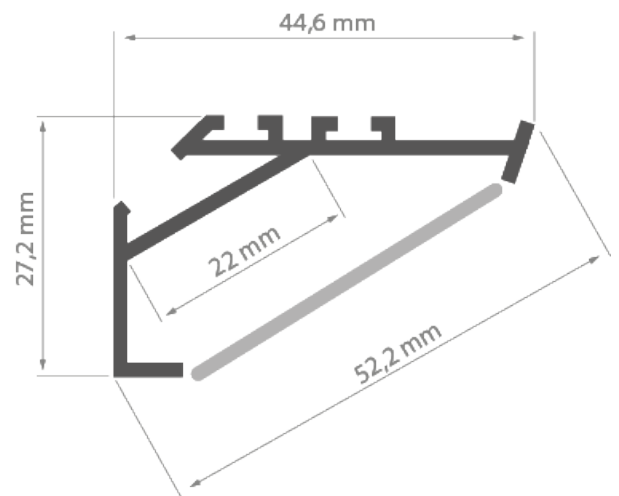

TECHNICAL SPECIFICATION

B7890ANODA_1	Silver anodized	1000 mm
B7890ANODA_2	Silver anodized	2000 mm
B7890ANODA_3	Silver anodized	3000 mm