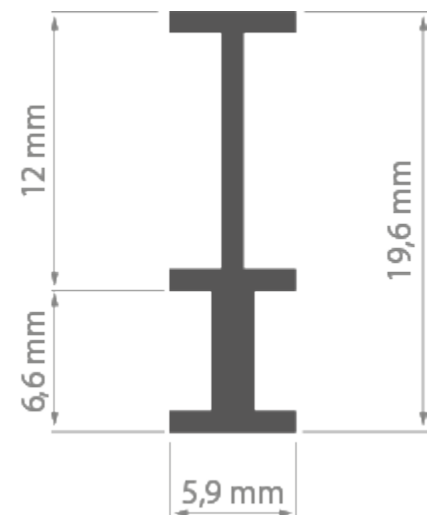

**PRODUCT DESCRIPTION**

- Easy to mount, no tools required
- Compatible with standard fastenings of suspended ceilings

Fill empty fields

Product nr.	
Fixture type	
Company	
Job name	
Date	

**TECHNICAL SPECIFICATION**

B8338NA_1	Non anodized (raw)	1000 mm
B8338NA_2	Non anodized (raw)	2000 mm

**RELATED PROFILES**

Ref: B8332V1NA

Ref: B8334V1NA

Ref: B8333V1NA