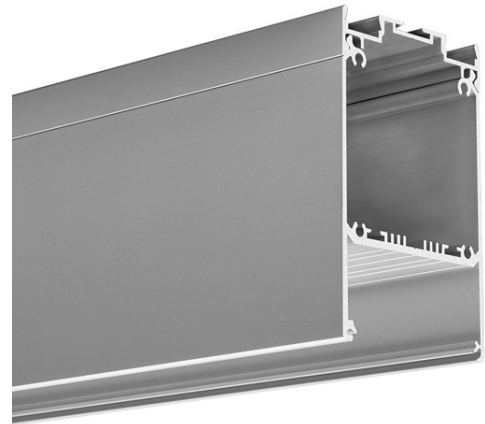

PRODUCT DESCRIPTION

- Directs light up and down
- Ability to create a line of light
- Suspended lighting fixture with mounting strip, chamber for power supply and other electronics

Fill empty fields

Product nr.	
Fixture type	
Company	
Job name	
Date	

TECHNICAL SPECIFICATION

18030ANODA_1	Silver anodized	1000mm
18030ANODA_2	Silver anodized	2000 mm
18030ANODA_3	Silver anodized	3000 mm

RELATED PRODUCTS

COVERS

Ref: 17035

110°

Ref: 17063

Ref: 1370