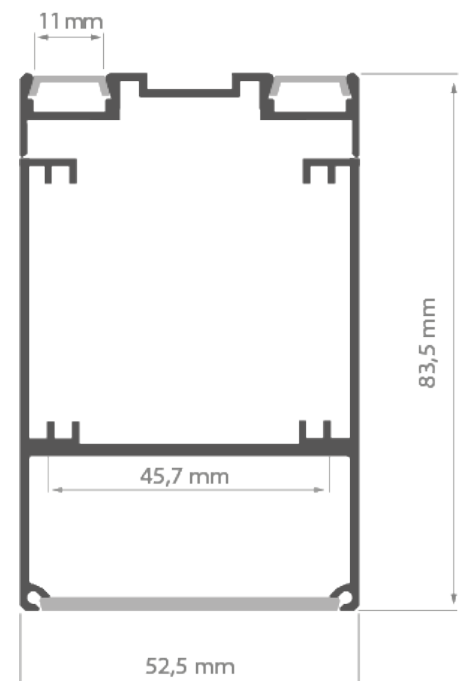

PRODUCT DESCRIPTION

- Directs light up and down
- Ability to create a line of light
- Suspended lighting fixture with mounting strip, chamber for power supply and other electronics

Fill empty fields

Product nr.	
Fixture type	
Company	
Job name	
Date	

TECHNICAL SPECIFICATION

18030ANODA_1	Silver anodized	1000mm
18030ANODA_2	Silver anodized	2000 mm
18030ANODA_3	Silver anodized	3000 mm

RELATED PRODUCTS

COVERS

Ref: 17035

110°

Ref: 17063

Ref: 1370