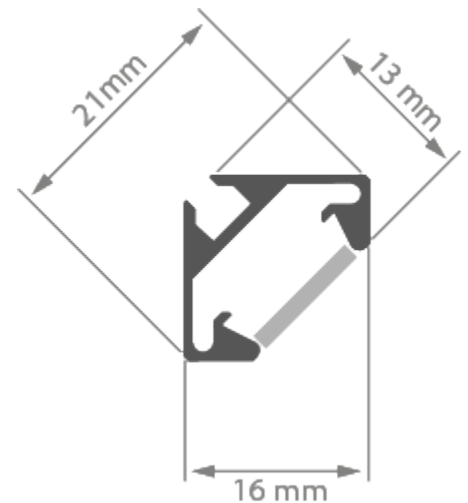

TECHNICAL SPECIFICATION

B8504ANODA_1	Silver anodized	1000 mm
B8504ANODA_2	Silver anodized	2000 mm
B8504ANODA_3	Silver anodized	3000 mm