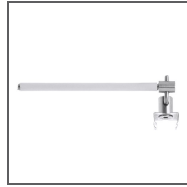

**PRODUCT DESCRIPTION**

- Small dimensions (16 mm x 16mm)
- The profile directs the light at a 45-degree angle

Fill empty fields

Product nr.	
Fixture type	
Company	
Job name	
Date	

**TECHNICAL SPECIFICATION**

110°

Ref: 17076

120°

END CAPS

Ref: 24206

ACCESSORIES

Ref: 00644

Ref: 42051