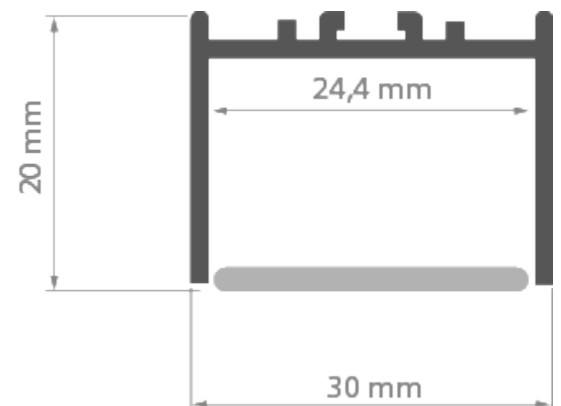

TECHNICAL SPECIFICATION

B8441ANODA_1	Silver anodized	1000 mm
B8441ANODA_2	Silver anodized	2000 mm
B8441ANODA_3	Silver anodized	3000 mm