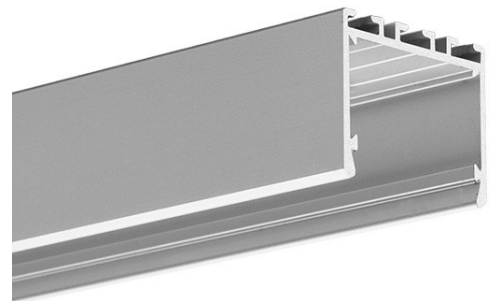

PRODUCT DESCRIPTION

- Line of light
- Appealing
- A wide range of accessories

Fill empty fields

Product nr.	
Fixture type	
Company	
Job name	
Date	

**TECHNICAL SPECIFICATION**

B8441ANODA_1	Silver anodized	1000 mm
B8441ANODA_2	Silver anodized	2000 mm
B8441ANODA_3	Silver anodized	3000 mm