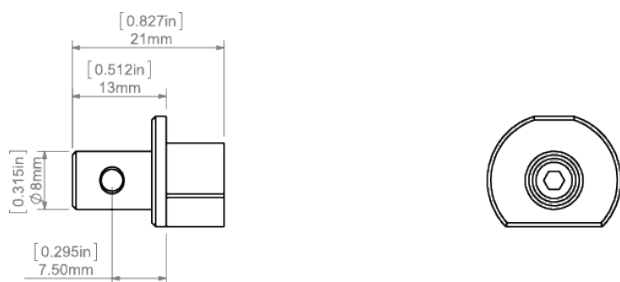

**PRODUCT DESCRIPTION**

- High resistance to damage
- Will not corrode
- Simple assembly
- Aesthetically finishing the extrusion

Fill empty fields

Product nr.	
Fixture type	
Company	
Job name	
Date	

**TECHNICAL SPECIFICATION**

Material	ABS, metal components
Colour	grey

**TECHNICAL DRAWING**

RELATED PROFILES

OLEK Profile  
Ref: B8505