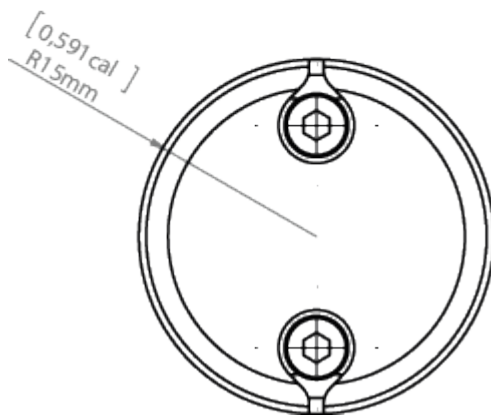

PRODUCT DESCRIPTION

- An end cap with increased weight, dedicated for lightweight vertical lighting fixtures. It facilitates straightening of conductive wires for suspension.

Fill empty fields

Product nr.	
Fixture type	
Company	
Job name	
Date	

**TECHNICAL SPECIFICATION**

Material	ABS, metal components
Colour	grey

TECHNICAL DRAWING

RELATED PROFILES

JAZ-DUO Profile
Ref: C0788