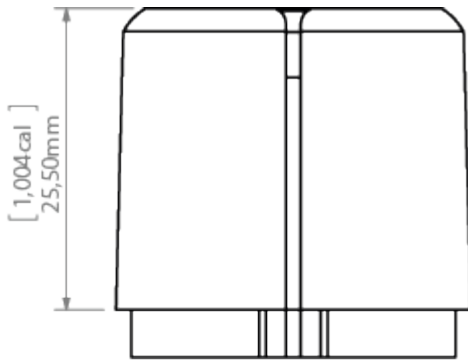

PRODUCT DESCRIPTION

- An end cap with increased weight, dedicated for lightweight vertical lighting fixtures. It facilitates straightening of conductive wires for suspension.

Fill empty fields

Product nr.	
Fixture type	
Company	
Job name	
Date	

**TECHNICAL SPECIFICATION**

Material	ABS, metal components
Colour	grey

TECHNICAL DRAWING

RELATED PROFILES

JAZ-DUO Profile
Ref: C0788