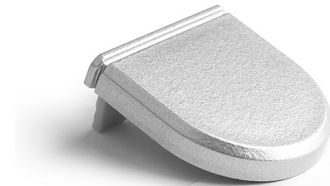

**PRODUCT DESCRIPTION**

- High resistance to damage
- Will not corrode
- Simple assembly
- Aesthetically finishing the extrusion

Fill empty fields

Product nr.	
Fixture type	
Company	
Job name	
Date	

**TECHNICAL SPECIFICATION**

Material	PP
Colour	metalized

**RELATED PROFILES**

GIZA Profile  
Ref: B5556