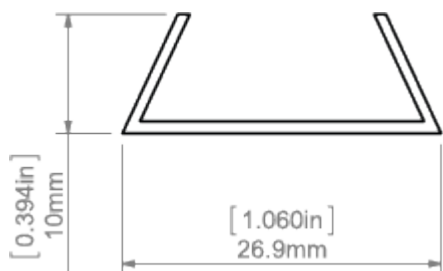

**TECHNICAL SPECIFICATION**

**Application**

The black surface of the cover is intended for places where the surface of the cover should match dark lighting fixtures and surrounding elements.

**Assembly**

Designed for FOLED series profiles.

**Additional information**

Decorative lighting.

Material	PMMA
Available length	1000 mm, 2000 mm, 3000 mm
UV resistance	yes

**TECHNICAL DRAWING**

**RELATED PROFILES**

FOLED Profile  
Ref: B8332V1