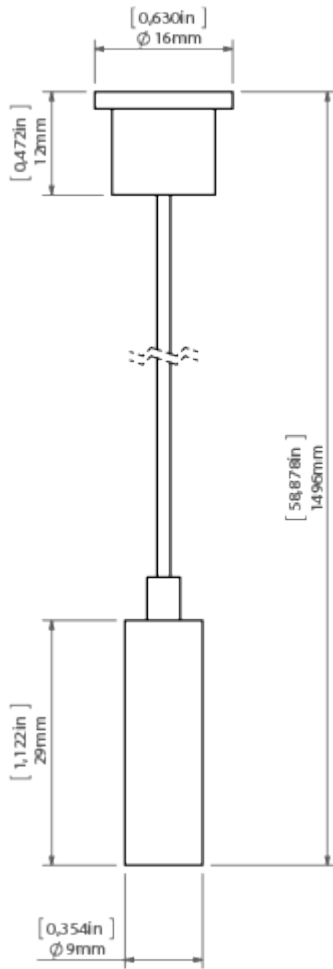

**PRODUCT DESCRIPTION**

- Infinitely adjustable suspension height at the fixture
- Easy mounting
- Two colors - silver and black

Fill empty fields

Product nr.	
Fixture type	
Company	
Job name	
Date	

**TECHNICAL SPECIFICATION****Application**

- for suspending linear LED lighting fixtures

**Assembly**

- ceiling mounting using ceiling holders with mounting hole dia. 5
- installation without tools
- RD-1: mounting with bottom adjustment at the LED lighting fixture, using the wire block and the M6-ZM-MET hook

**TECHNICAL DRAWING**

**RELATED PROFILES**

GIZA-LL profile  
Ref: C0758

OPK-4 Profile  
Ref: C0370

3035 Profile  
Ref: 18039

JAZ Profile  
Ref: B8547

OLEK Profile  
Ref: B8505

PDS-ZM Profile  
Ref: B7696

GIZA Profile  
Ref: B5556

LIPOD Profile  
Ref: B5554

SEPOD Profile  
Ref: B6593

3035-O Profile  
Ref: B8441

PIKO-ZM Profile  
Ref: C1168

PDS-ZMG Profile  
Ref: C1418