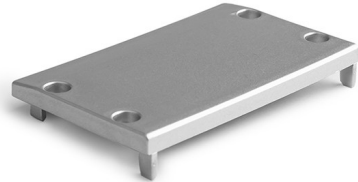

PRODUCT DESCRIPTION

- End caps are sold together with the appropriate screws
- High resistance to damage
- Will not corrode
- Simple assembly
- Aesthetically finishing the extrusion

Fill empty fields

Product nr.	
Fixture type	
Company	
Job name	
Date	

**TECHNICAL SPECIFICATION**

Material	PP
Colour	metalized

RELATED PROFILES

SEPOD Profile
Ref: B6593