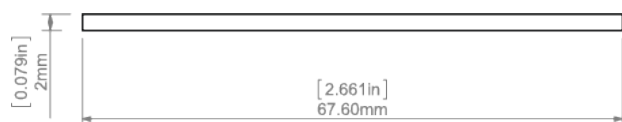

PRODUCT DESCRIPTION

- A wide cover with a grooved surface
- Dedicated to the SEPOD, SEKOD, SEKOMA extrusions
- Good light diffusion

Fill empty fields

Product nr.	
Fixture type	
Company	
Job name	
Date	

**TECHNICAL SPECIFICATION**

Material	PMMA
Available length	1000 mm, 2000 mm, 3000 mm
UV resistance	yes

TECHNICAL DRAWING

RELATED PROFILES

SEPOD Profile
Ref: B6593

SEKOMA Profile
Ref: B6595

SEKODU Profile
Ref: B6597