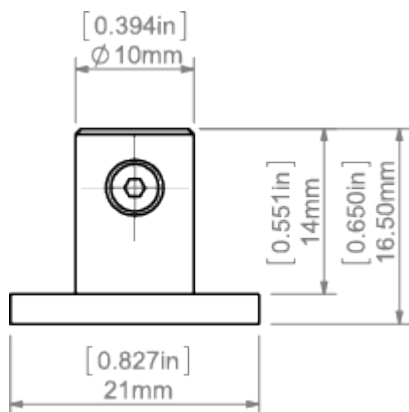

PRODUCT DESCRIPTION

- Small size
- Snap-in mounting
- Can be mounted anywhere in the profile

Fill empty fields

Product nr.	
Fixture type	
Company	
Job name	
Date	

TECHNICAL SPECIFICATION

Application

- for hanging the profile with the "H socket" lengthwise

Assembly

- mounted to the profile with the PDS-H mounting bracket. Mounted to the surface with cables or rods

TECHNICAL DRAWING

RELATED PROFILES

MICRO-H Profile
Ref: C0599

PDS-H Profile
Ref: B9204

MICRO-HG Profile
Ref: C1419