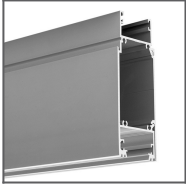

RELATED PROFILES

KIDES-DUO Profile
Ref: 18032