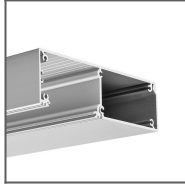

KIDES Profile
Ref: 18031