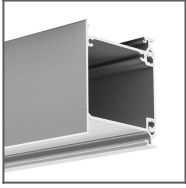

PRODUCT DESCRIPTION

Rubber gland (grommet) protecting the power cable against damage, e.g. abrasion caused by sharp edges of aluminium. This gland is used for leading the cable out of BOX, NIBO, INTER, IMET, IKON and IDOL profiles.

Fill empty fields

Product nr.	
Fixture type	
Company	
Job name	
Date	

RELATED PROFILES

KIDES-DUO Profile
Ref: 18032

KIDES Profile
Ref: 18031

INTER Profile
Ref: 18011

IKON Profile
Ref: 18013

IDOL Profile
Ref: 18014