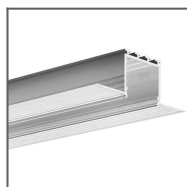

KOZEL Profile
Ref: B6454