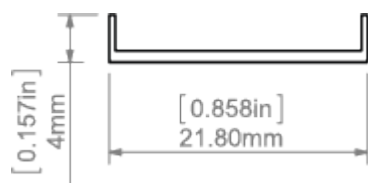

Fill empty fields

Product nr.	
Fixture type	
Company	
Job name	
Date	

TECHNICAL SPECIFICATION

Material	PC
Available length	1000 mm, 2000 mm, 3000 mm
UV resistance	increased

TECHNICAL DRAWING

RELATED PROFILES