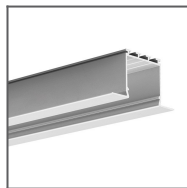

LARKO Profile
Ref: B5552