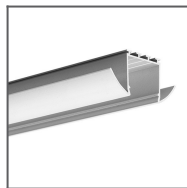

LESTO Profile
Ref: B5551