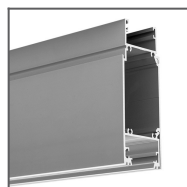

KIDES-DUO Profile
Ref: 18032