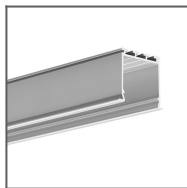

Fill empty fields

Product nr.	
Fixture type	
Company	
Job name	
Date	

TECHNICAL SPECIFICATION

Material	PC
Available length	1000 mm, 2000 mm, 3000 mm
UV resistance	increased

TECHNICAL DRAWING

RELATED PROFILES

GIZA-LL profile
Ref: C0758

KOZUS-CR Profile
Ref: C0600

GIZA Profile
Ref: B5556

LIPOD Profile
Ref: B5554

LOKOM Profile
Ref: B5553

LARKO Profile
Ref: B5552

LESTO Profile
Ref: B5551

OPAC-30 Profile
Ref: B6164