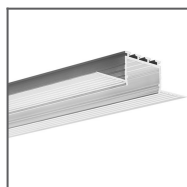

KOZUS Profile
Ref: B7823