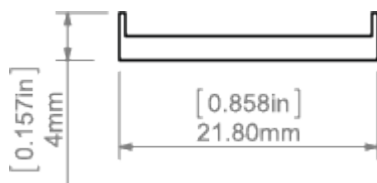

Material	PC
Available length	1000 mm, 2000 mm, 3000 mm
UV resistance	yes

**TECHNICAL DRAWING**

**RELATED PROFILES**

GIZA-LL profile  
Ref: C0758

KOZUS-CR Profile  
Ref: C0600

GIZA Profile  
Ref: B5556

LIPOD Profile  
Ref: B5554