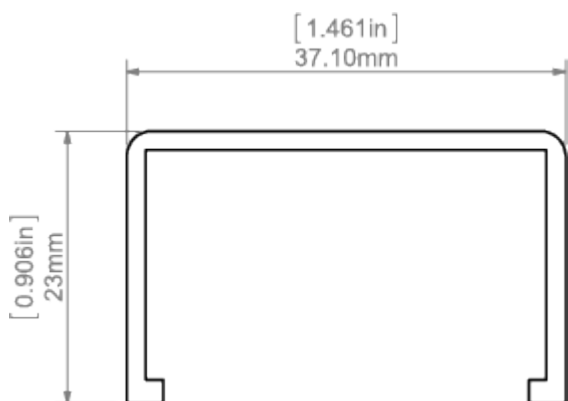

PRODUCT DESCRIPTION

- Cover with a square cross-section dedicated to the KIDES-DUO extrusion
- It limits the penetration of moisture inside the fixture
- Good light diffusion

Fill empty fields

Product nr.	
Fixture type	
Company	
Job name	
Date	

TECHNICAL SPECIFICATION

Material	PMMA
Available length	1000 mm, 2000 mm, 3000 mm
UV resistance	yes

TECHNICAL DRAWING

RELATED PROFILES

KIDES-DUO Profile
Ref: 18032