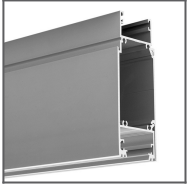

PRODUCT DESCRIPTION

- Cover with a square cross-section dedicated to the KIDES-DUO extrusion
- It limits the penetration of moisture inside the fixture
- Good light diffusion

Fill empty fields

Product nr.	
Fixture type	
Company	
Job name	
Date	

TECHNICAL SPECIFICATION

Material	PMMA
Available length	1000 mm, 2000 mm, 3000 mm
UV resistance	yes

TECHNICAL DRAWING

RELATED PROFILES

KIDES-DUO Profile
Ref: 18032