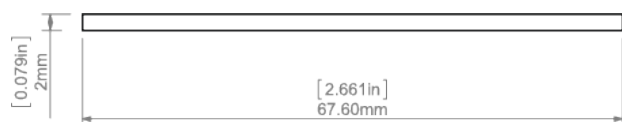

**PRODUCT DESCRIPTION**

- A wide cover dedicated to the SEPOD, SEKOD, SEKOMA extrusion
- Slightly diffuses the light

Fill empty fields

Product nr.	
Fixture type	
Company	
Job name	
Date	

**TECHNICAL SPECIFICATION**

Material	PC
Available length	1000 mm, 2000 mm, 3000 mm
UV resistance	yes

**TECHNICAL DRAWING**

RELATED PROFILES

SEPOD Profile  
Ref: B6593

SEKOMA Profile  
Ref: B6595

SEKODU Profile  
Ref: B6597