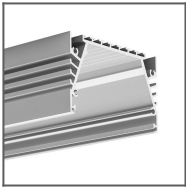

**PRODUCT DESCRIPTION**

- A wide cover dedicated to the SEPOD, SEKOD, SEKOMA extrusion
- Slightly diffuses the light

Fill empty fields

Product nr.	
Fixture type	
Company	
Job name	
Date	

**TECHNICAL SPECIFICATION**

Material	PC
Available length	1000 mm, 2000 mm, 3000 mm
UV resistance	yes

**TECHNICAL DRAWING**

RELATED PROFILES

SEPOD Profile  
Ref: B6593

SEKOMA Profile  
Ref: B6595

SEKODU Profile  
Ref: B6597